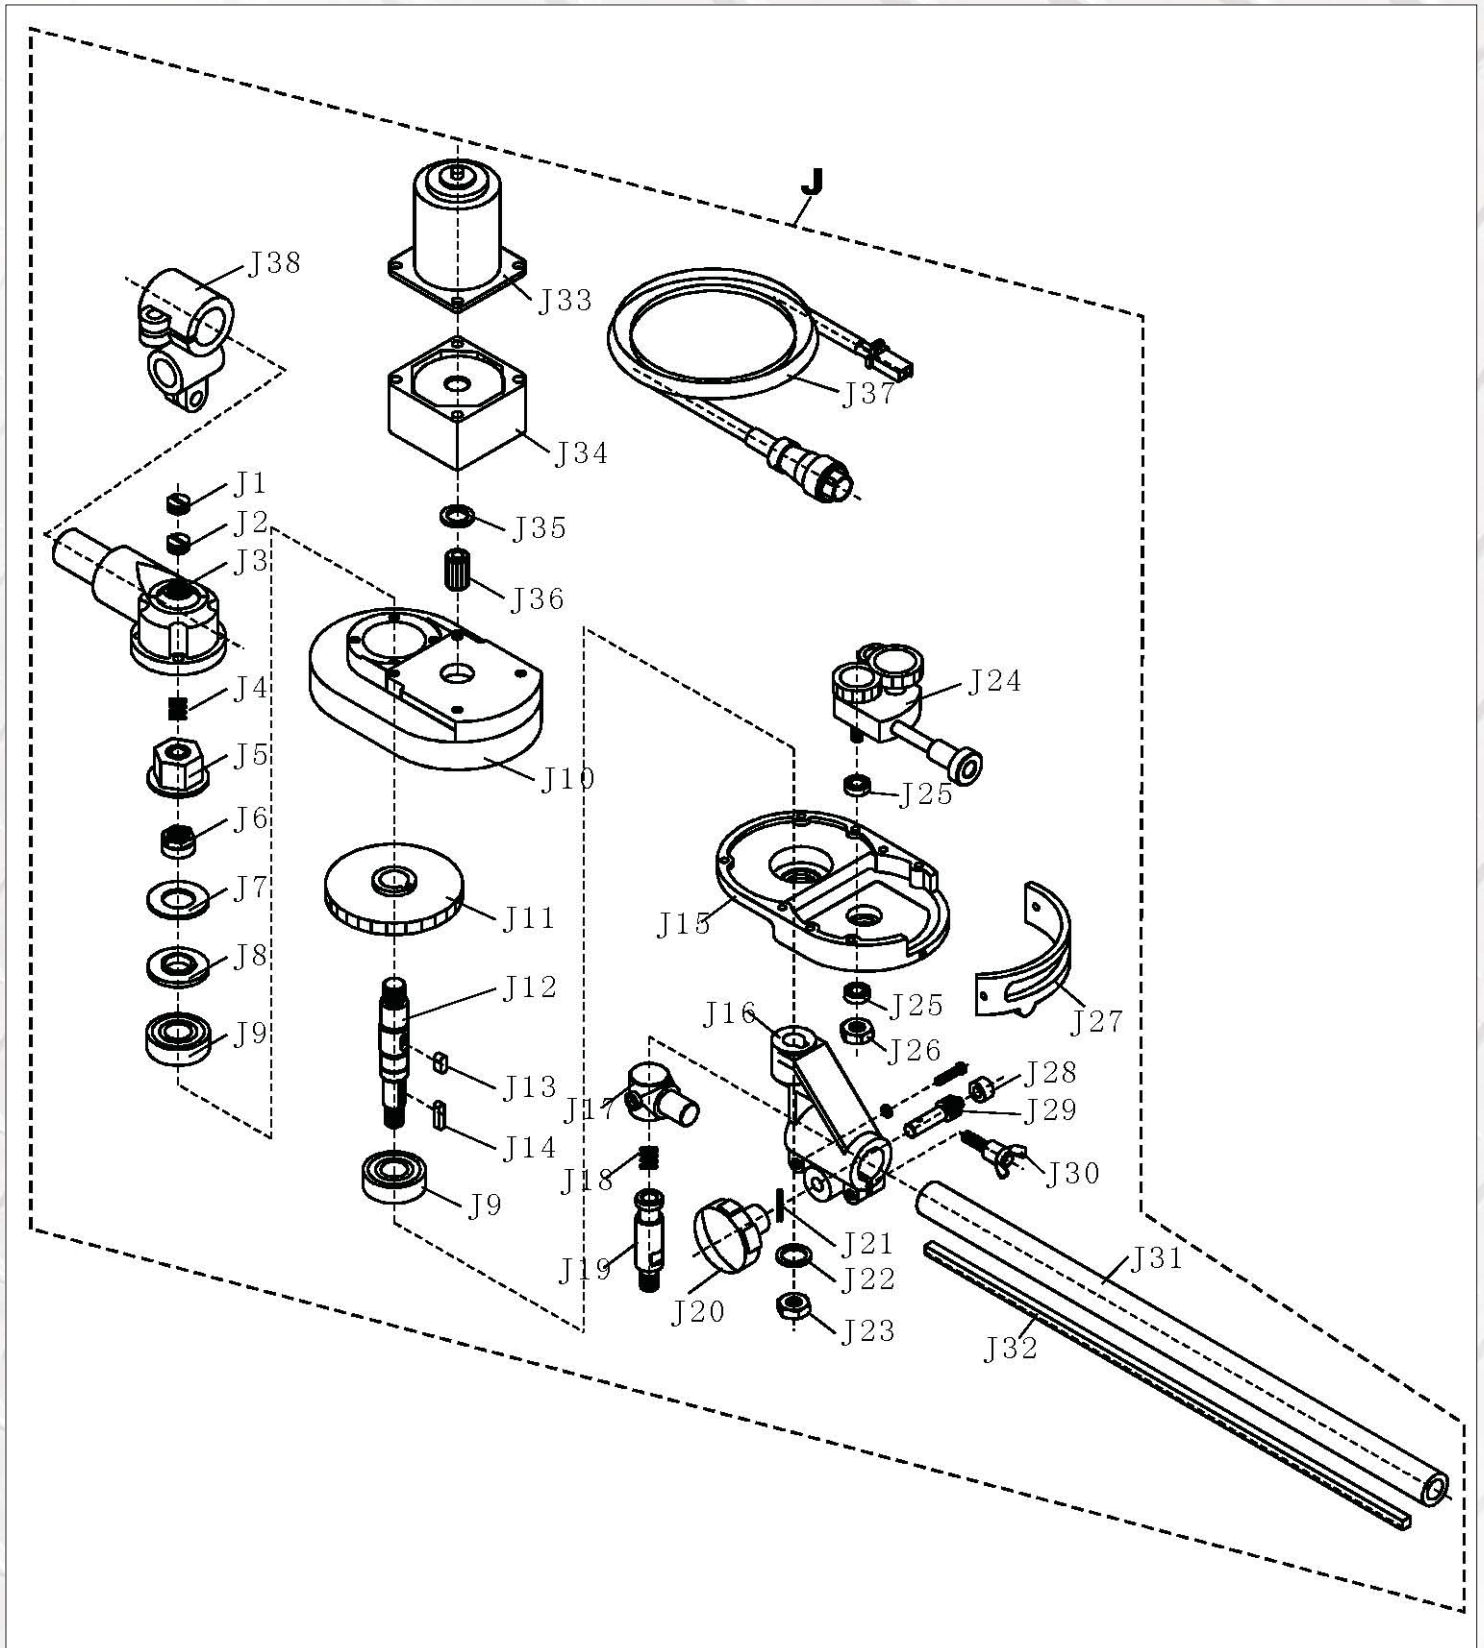

GAS EQUIPMENT

INDEPENDENT WHOLESALE WELDING SUPPLY

Ph: 02 8834 2400 Fax: 02 8834 2498 Email: iwws@iwws.net Website: www.iwws.net